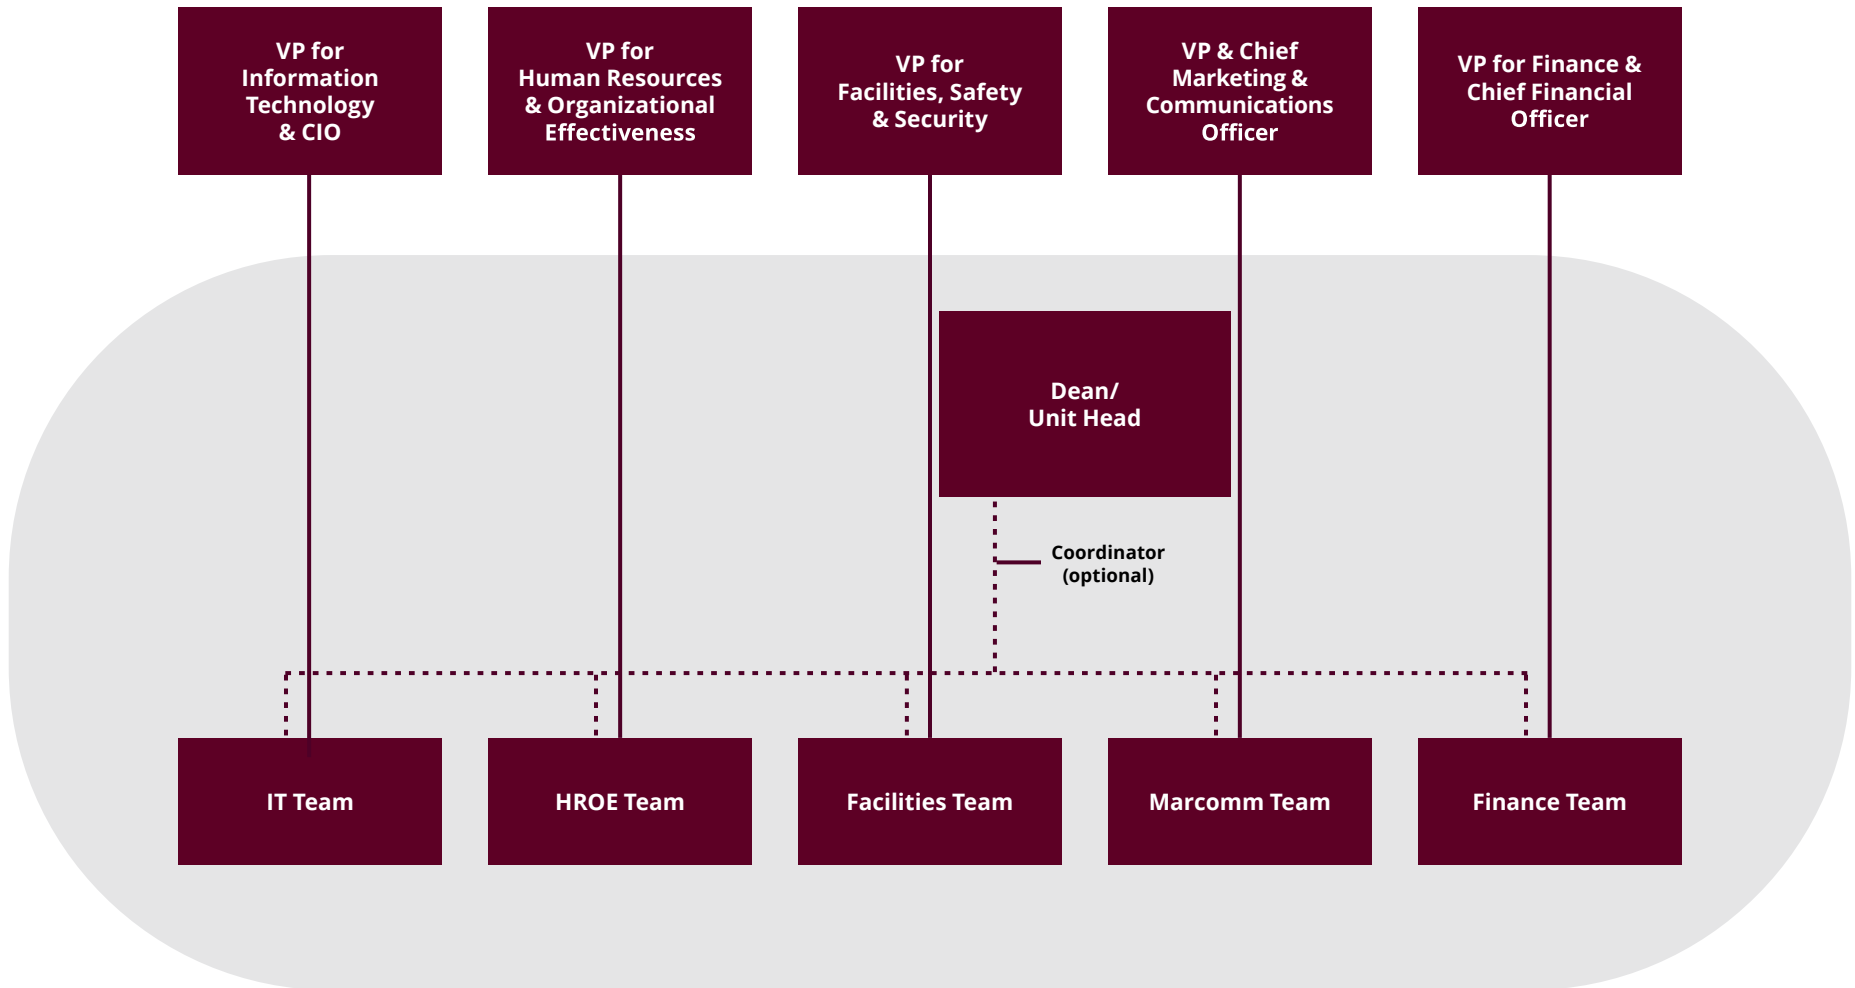

## Dotted/Solid Reporting Line Illustration

..... The dotted line represents the operational, day-to-day working relationship.

———— The solid line represents the oversight of the operational service by the applicable Vice President.